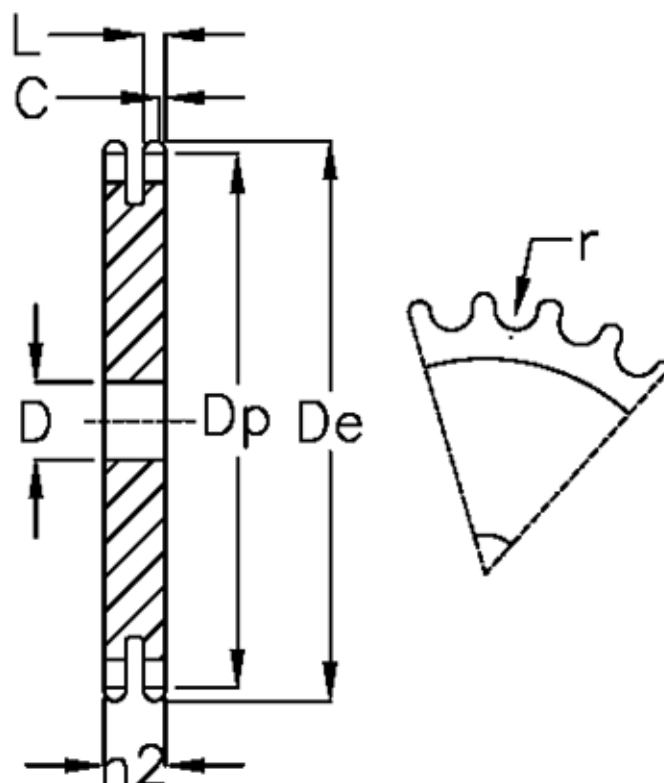

Article number: 616022010050

Description: Plate wheel 24 B-2 Z=50 duplex

Measures

C	= 4
D	= 40
De	= 621.7
Dp	= 606.78
For chain size	= 1 1/2 x 1
For chain type	= 24 B-2
h2	= 72
L	= 23.6

Number of teeth	= 50
r	= 25.4